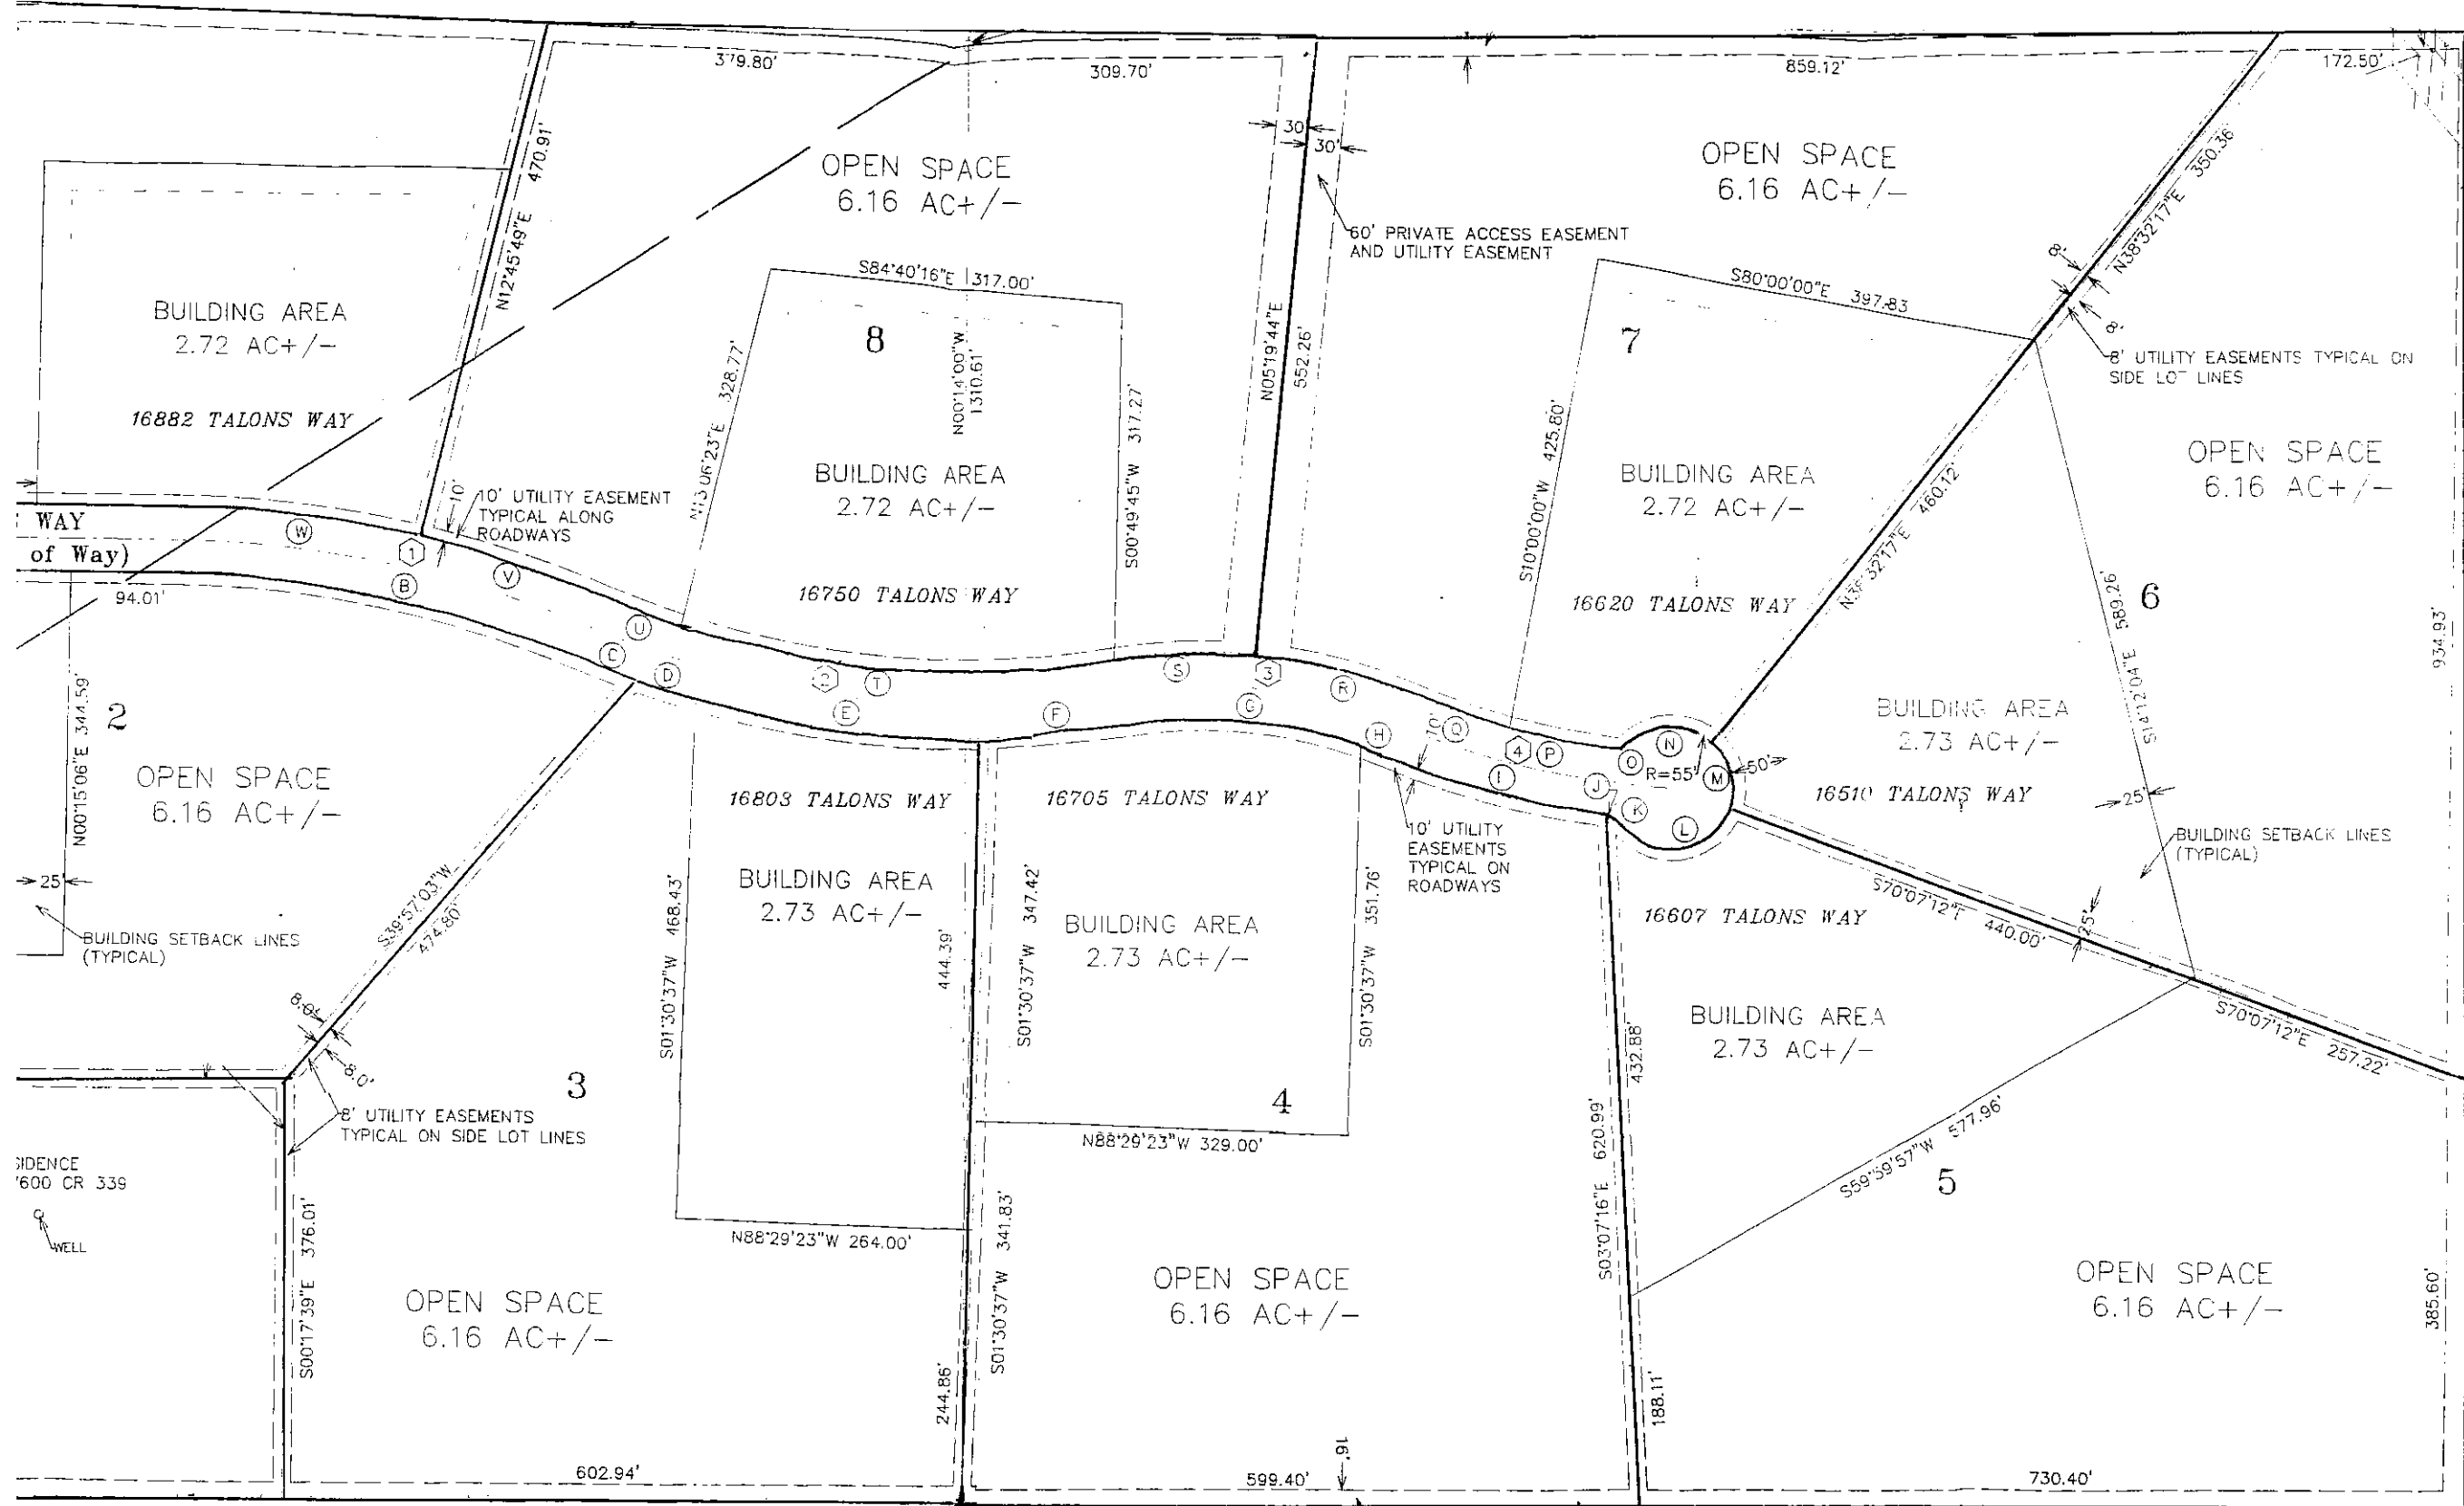

Falcon's Reach Neighborhood Site Plan

Each lot = 8.9 Acres ±

REFERENCE
600 CR 339
WELL

SCALE
1" = 60'